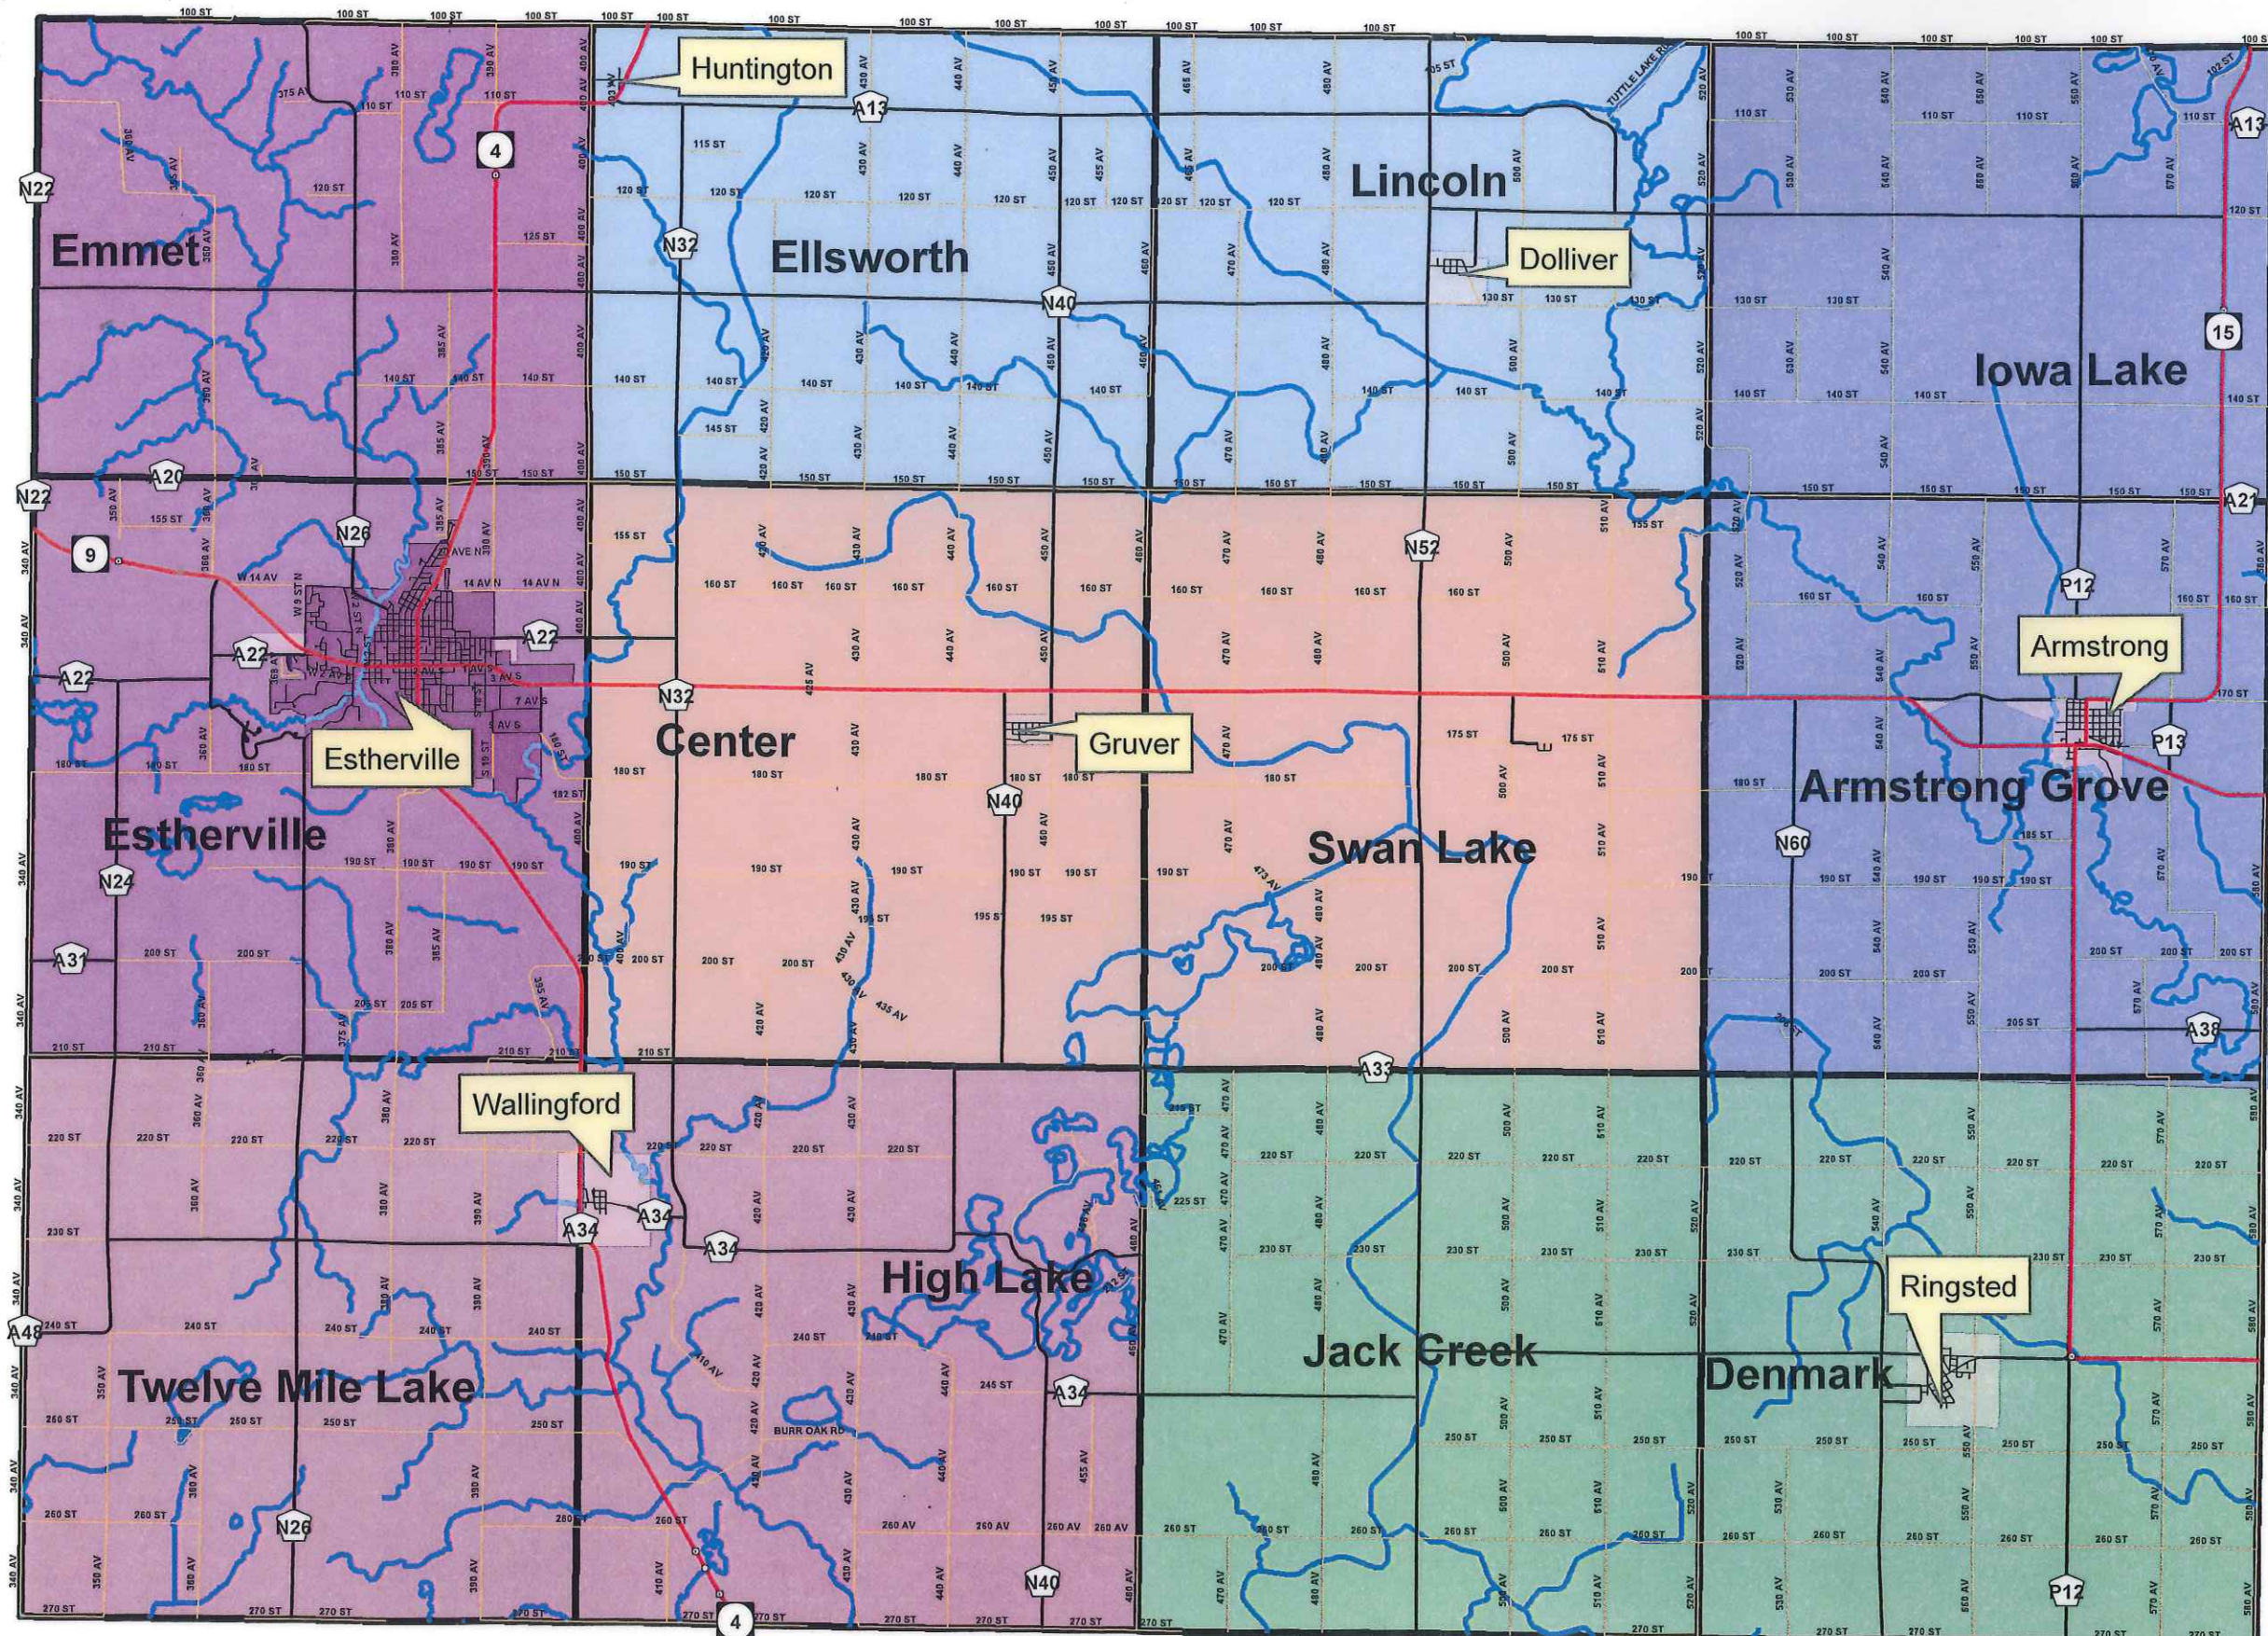

# Emmet County

- Precinct**
- Voting Loca**
- 1 Armstrong Community Hall
  - 2 Gruver City Hall
  - 3 Ringsted public Library
  - 4 Dolliver City Hall
  - 5 Courthouse Board Room
  - 6-10 See Estherville Map
  - 11 Wallingford City Hall